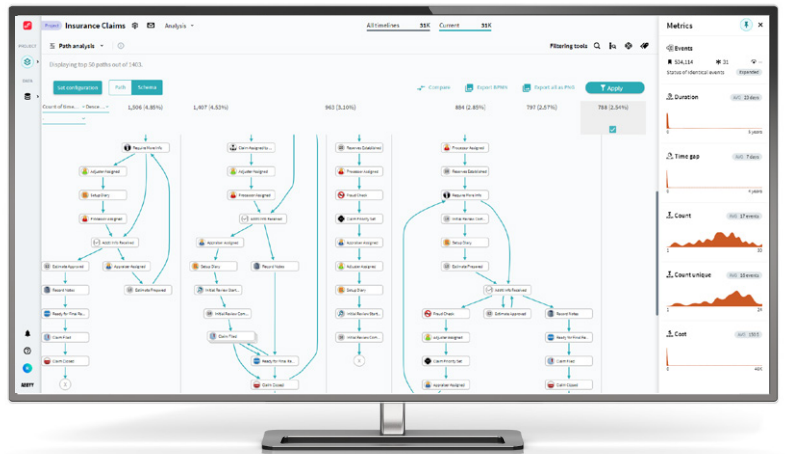

Prediction and forecasting

Predict process behaviors and understand next best actions to remove friction from processes.

Key benefits:

- ✔ Gain a 360-degree view of your business execution
- ✔ Visualize process flow to see the delays, bottlenecks, and outliers
- ✔ Simplify compliance risk management by using audit trails to build process models
- ✔ Achieve greater ROI from automation by identifying high-value opportunities
- ✔ Rely on accurate, unbiased data to make smart decisions
- ✔ Quickly get started with 25+ prebuilt process analysis modules

How process mining works

Extract data from any combination of your existing IT systems. As soon as data is loaded, ABBYY Timeline immediately provides profile metrics for your business processes.

Process instances can be analyzed in detail even when different steps in the process are performed on multiple back-end systems. Subprocesses are detected using event pattern analysis.

All process instances are analyzed to identify hidden execution patterns that can be used to detect behaviors that may be beneficial or detrimental to operations.

Task mining

Understand the way your people work to accelerate digital transformation

Timeline analyzes desktop user interaction data to assist organizations in understanding the way people work and how tasks get completed. Combined with process details mined from system event data, task mining enables organizations to enhance operational efficiency, improve customer experience, and accelerate impactful digital transformation.