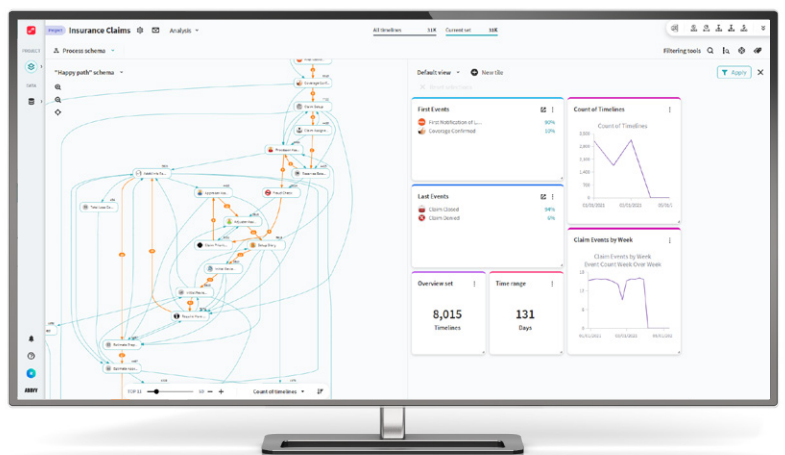

Prediction and forecasting

Predict process behaviors and understand next best actions to remove friction from processes.

Key benefits:

- ✔ Gain a 360-degree view of your business execution
- ✔ Visualize process flow to see the delays, bottlenecks, and outliers
- ✔ Simplify compliance risk management by using audit trails to build process models
- ✔ Achieve greater ROI from automation by identifying high-value opportunities
- ✔ Rely on accurate, unbiased data to make smart decisions
- ✔ Quickly get started with 25+ prebuilt process analysis modules

How process mining works

Extract data from any combination of your existing IT systems. As soon as data is loaded, ABBYY Timeline immediately provides profile metrics for your business processes.

Process instances can be analyzed in detail even when different steps in the process are performed on multiple back-end systems. Subprocesses are detected using event pattern analysis.

All process instances are analyzed to identify hidden execution patterns that can be used to detect behaviors that may be beneficial or detrimental to operations.

Task mining

Understand the way your people work to accelerate digital transformation

Timeline analyzes desktop user interaction data to assist organizations in understanding the way people work and how tasks get completed. Combined with process details mined from system event data, task mining enables organizations to enhance operational efficiency, improve customer experience, and accelerate impactful digital transformation.