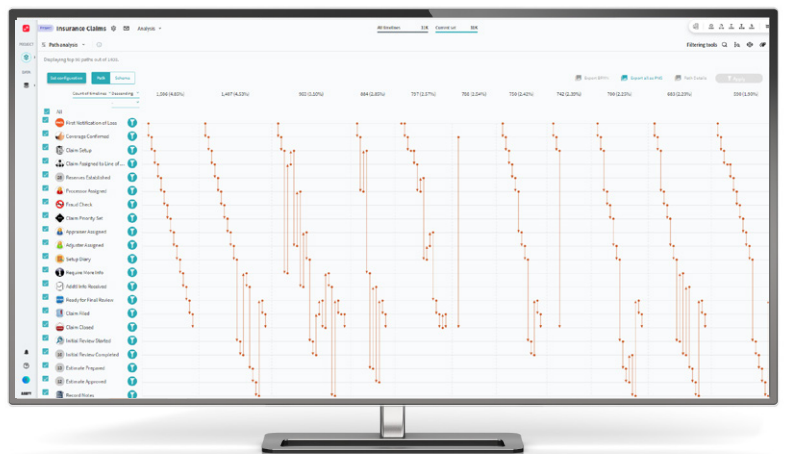

Prediction and forecasting

Predict process behaviors and understand next best actions to remove friction from processes.

Key benefits:

- ✔ Gain a 360-degree view of your business execution
- ✔ Visualize process flow to see the delays, bottlenecks, and outliers
- ✔ Simplify compliance risk management by using audit trails to build process models
- ✔ Achieve greater ROI from automation by identifying high-value opportunities
- ✔ Rely on accurate, unbiased data to make smart decisions
- ✔ Quickly get started with 25+ prebuilt process analysis modules

How process mining works

Extract data from any combination of your existing IT systems. As soon as data is loaded, ABBYY Timeline immediately provides profile metrics for your business processes.

Process instances can be analyzed in detail even when different steps in the process are performed on multiple back-end systems. Subprocesses are detected using event pattern analysis.

All process instances are analyzed to identify hidden execution patterns that can be used to detect behaviors that may be beneficial or detrimental to operations.

Task mining

Understand the way your people work to accelerate digital transformation

Timeline analyzes desktop user interaction data to assist organizations in understanding the way people work and how tasks get completed. Combined with process details mined from system event data, task mining enables organizations to enhance operational efficiency, improve customer experience, and accelerate impactful digital transformation.